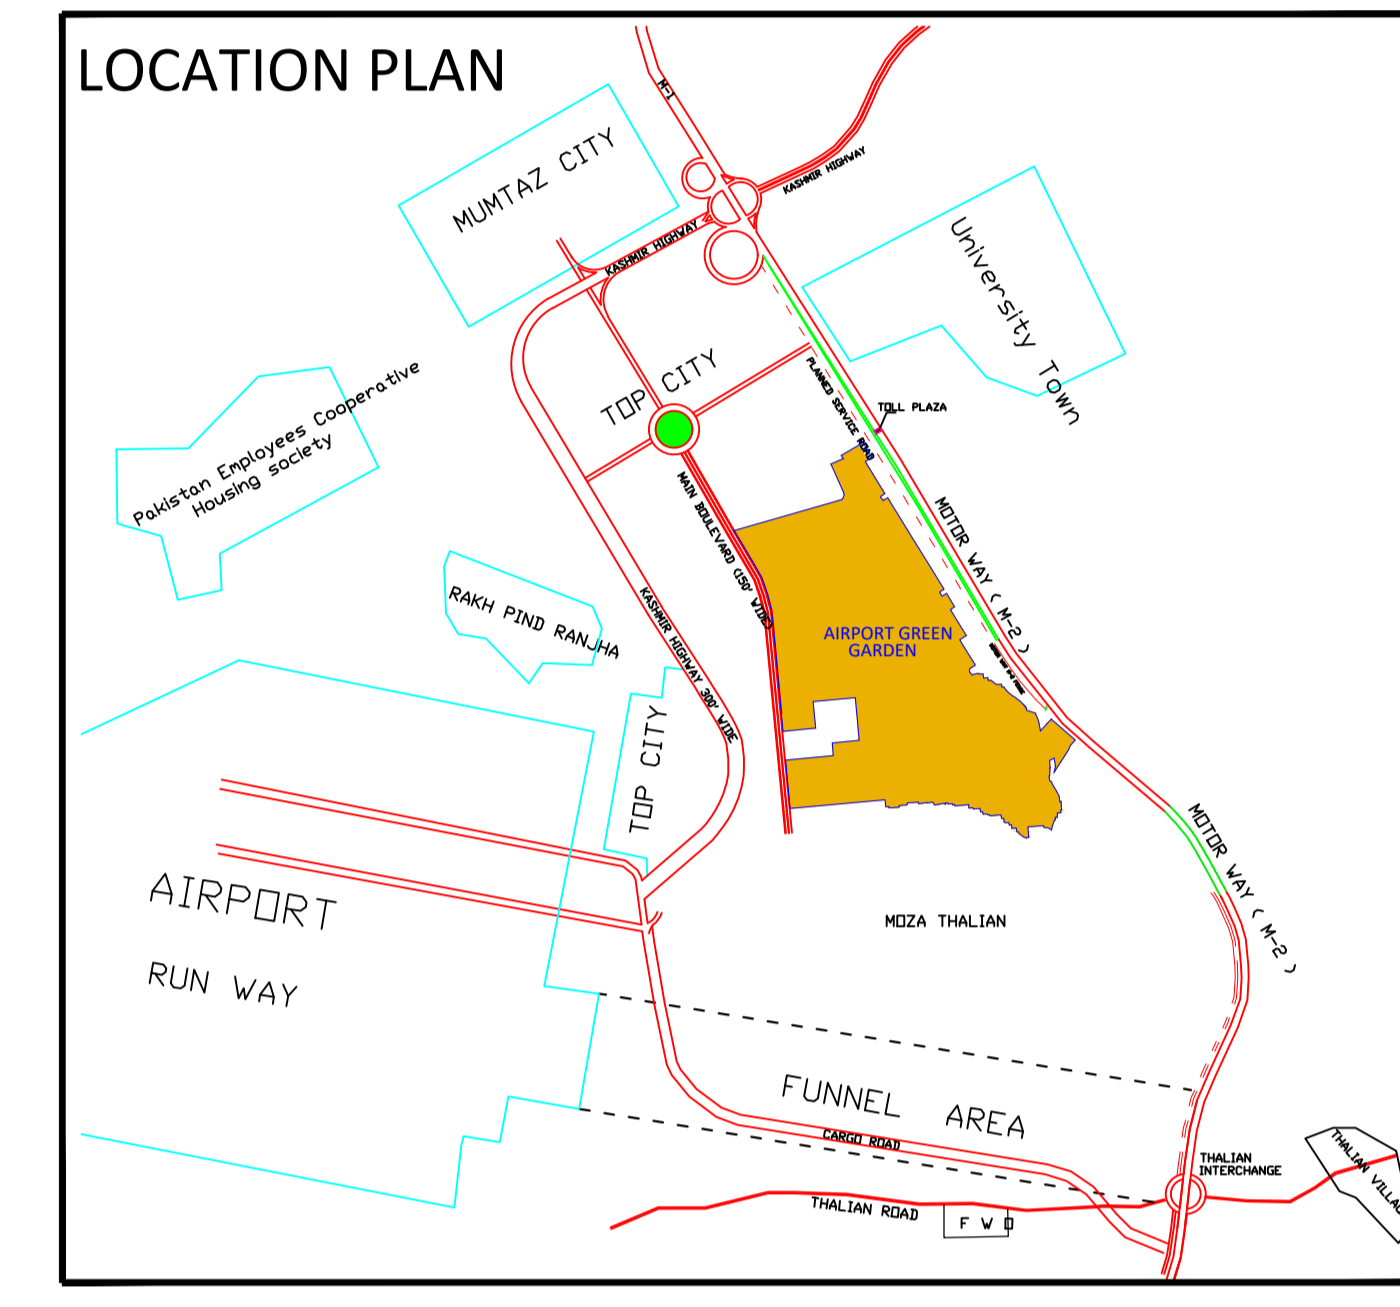

**2nd REVISED AND EXTENSION LAYOUT PLAN  
OF AIRPORT GREEN GARDEN  
MOUZA BIJNIAL TEH. & DISTT. RAWALPINDI**

Approved LOP Boundary