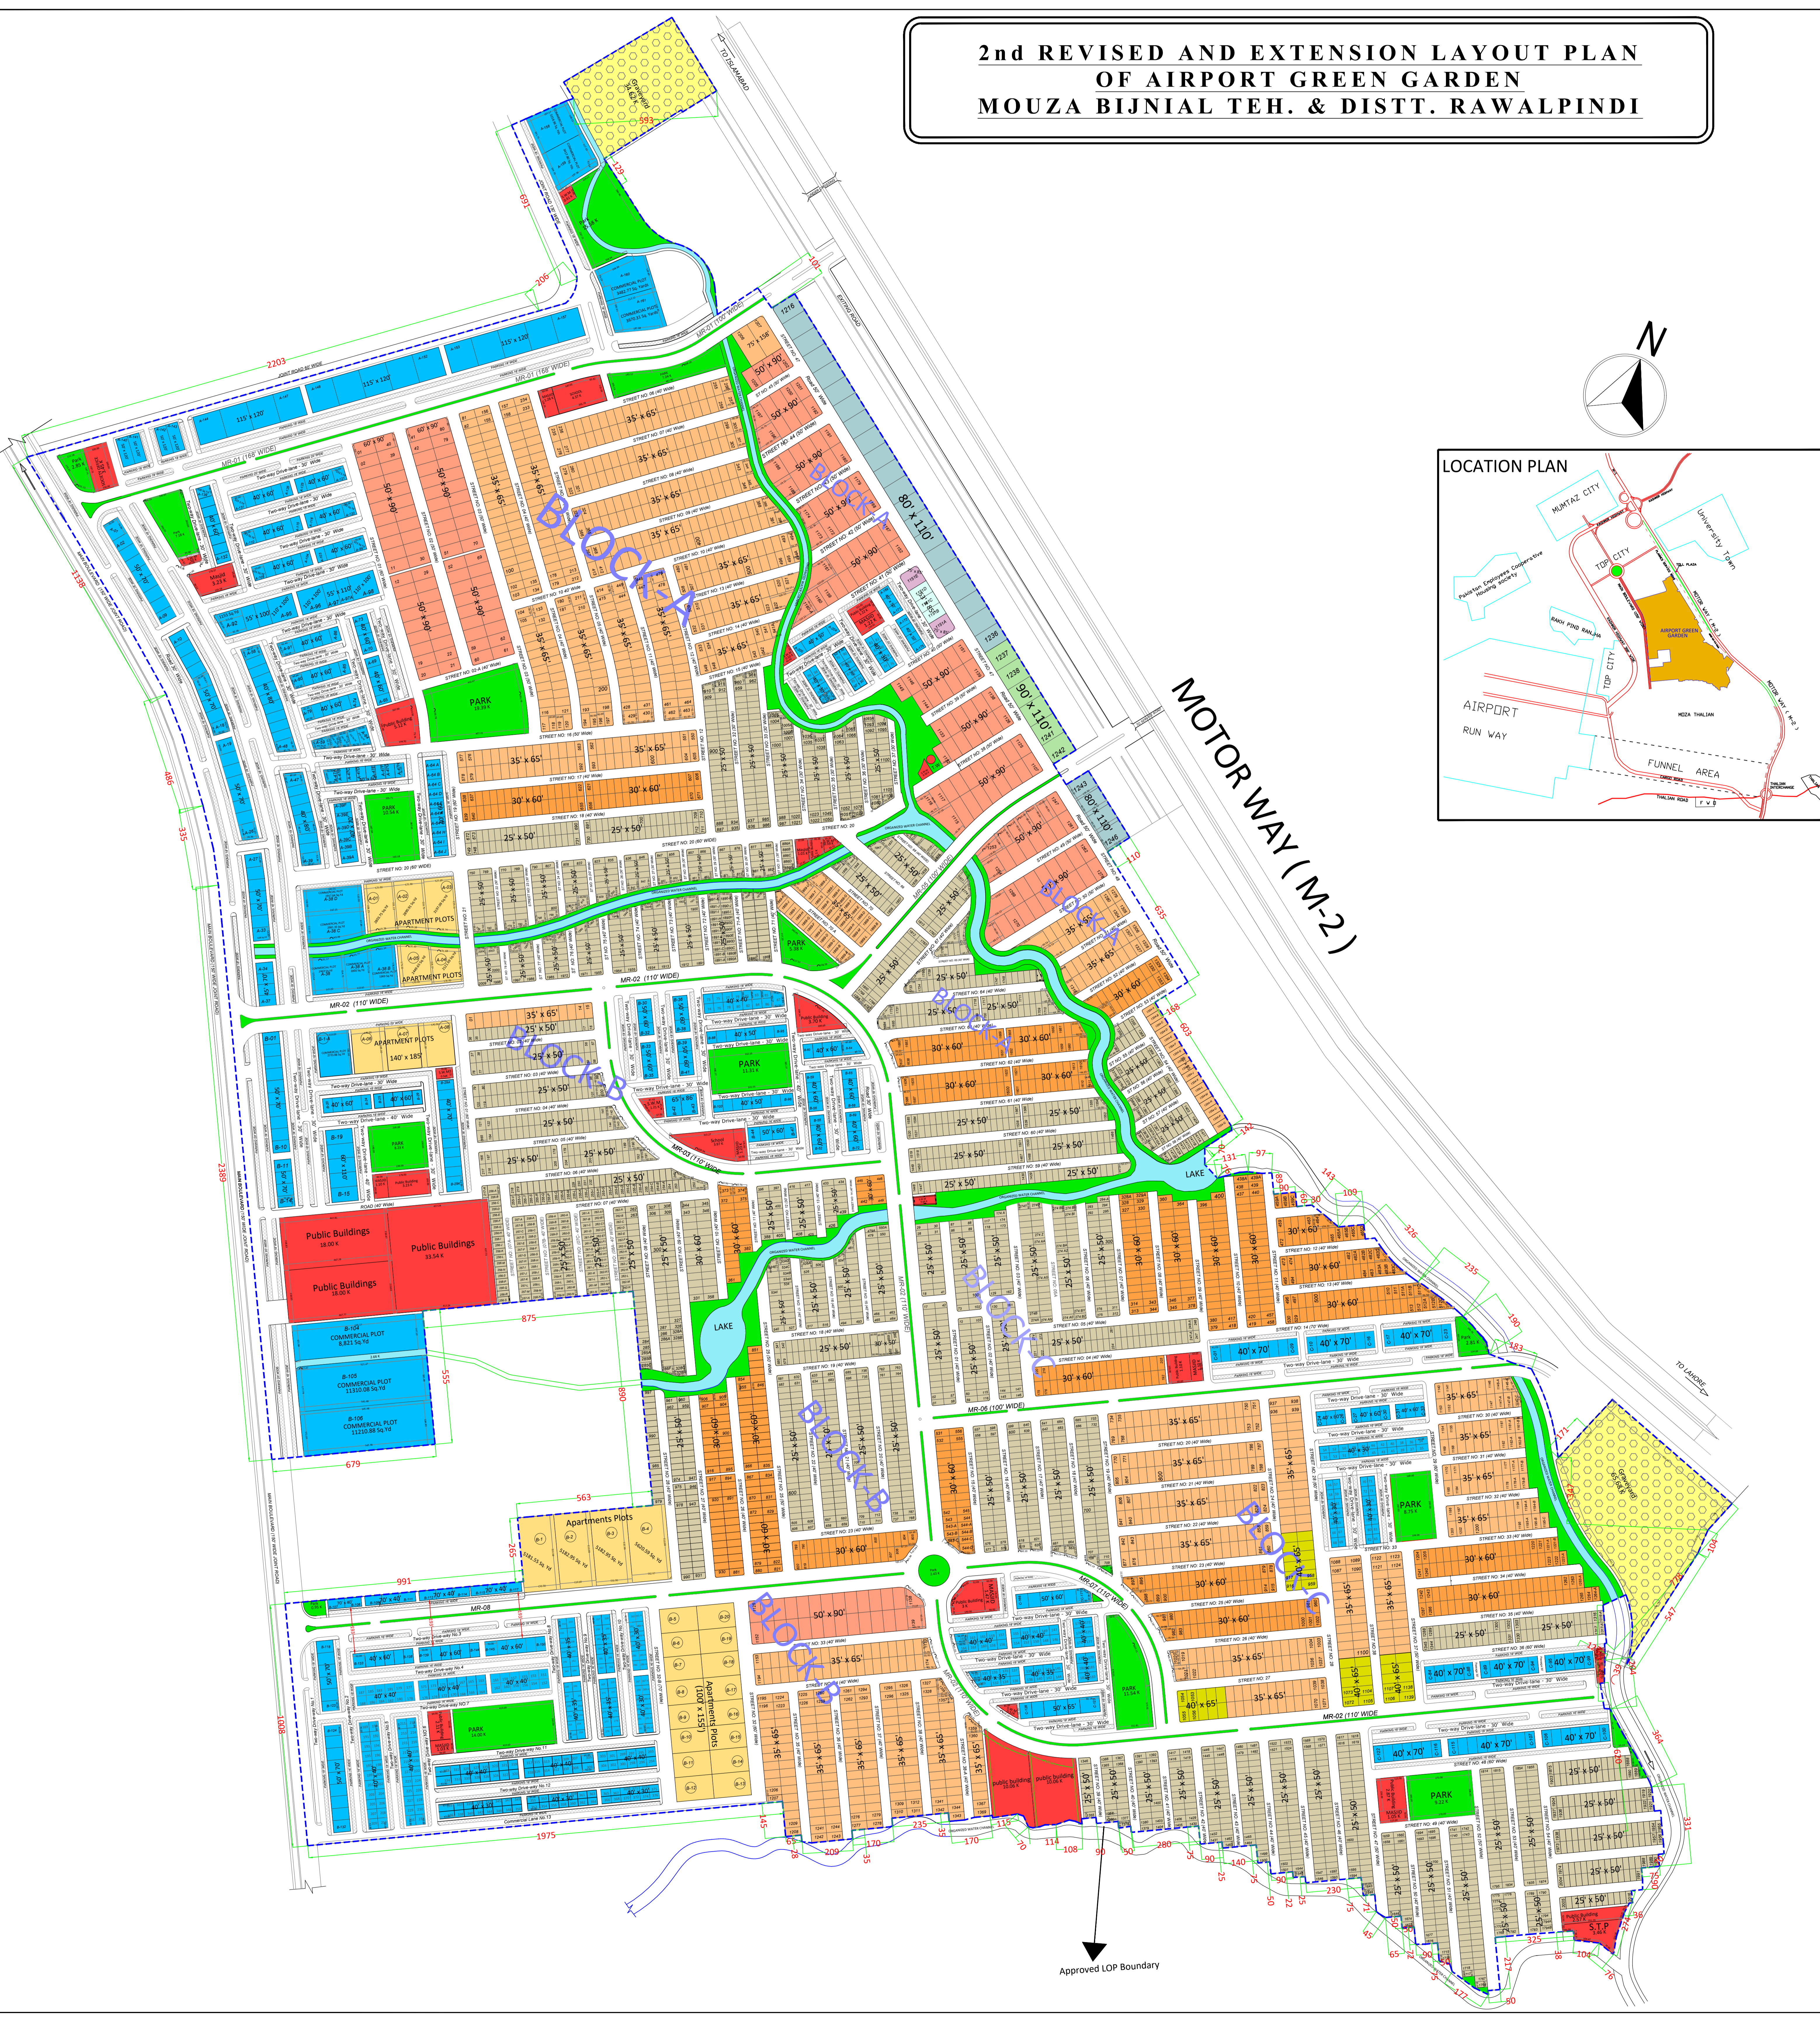

**2nd REVISED AND EXTENSION LAYOUT PLAN  
OF AIRPORT GREEN GARDEN  
MOUZA BIJNIAL TEH. & DISTT. RAWALPINDI**

Approved LOP Boundary